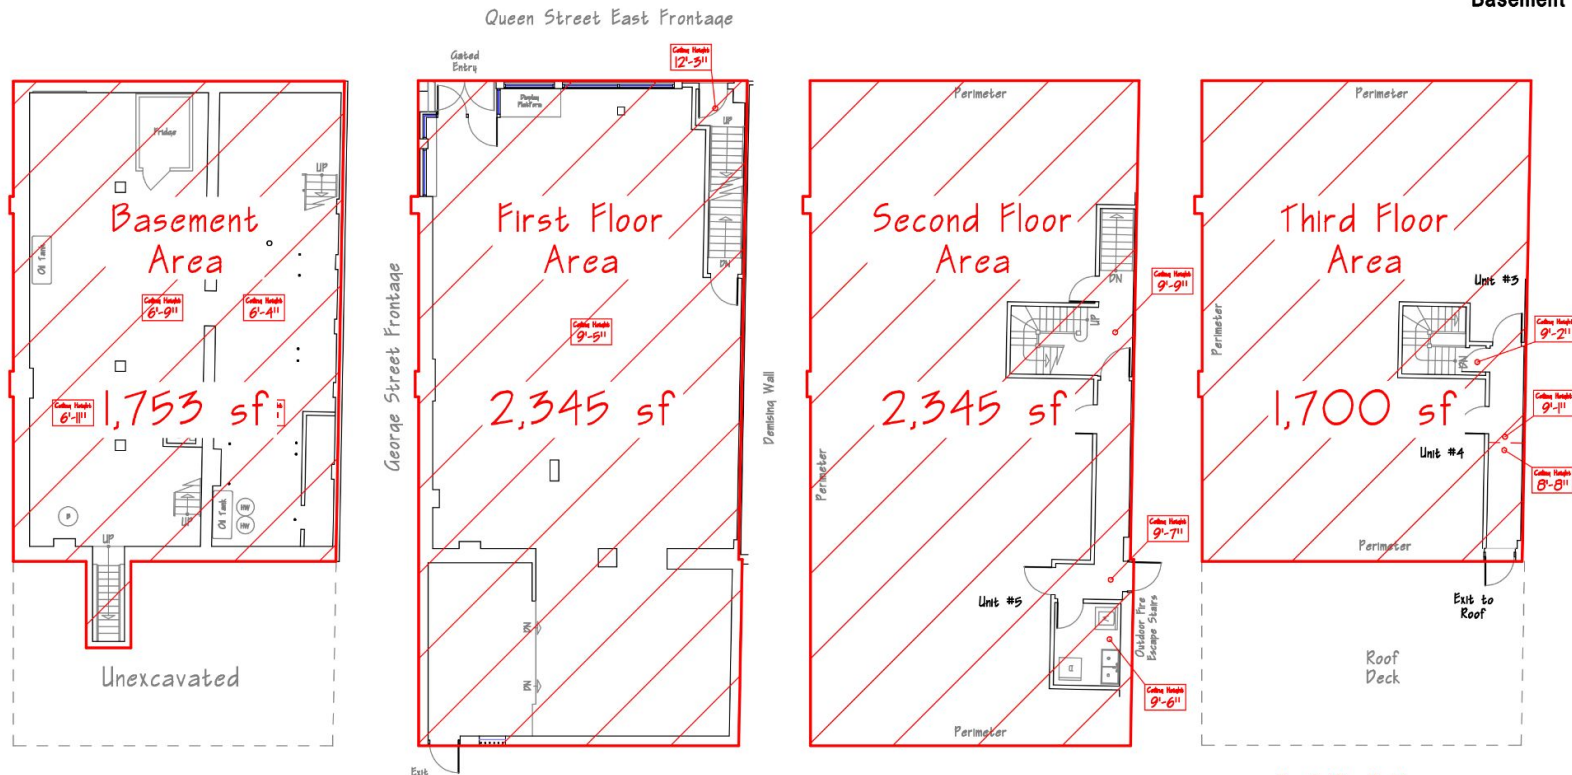

SALE PRICE

\$ 3,245,000

ZONING

CR 4.5 (c2.0; r4.0) SS2 (x333)

POSSESSION

Immediate

FEATURES

- Exclusive listing, great opportunity for user, work/live or investment.
- Unique 3 Story building with 1 Retail/Office unit on main floor, 5 apartments above.
- Tons of storage in basement. vacant possession of retail space is possible.
- Terrific location across from Moss Park.
- Great transit and foot traffic. Future relief subway & park redevelopment will further enhance value. Many newer developments in area.
- Steps from Yonge Street, in the heart of Toronto. Next to public parks, and bustling restaurants.
- Contact listing agent for income.

Gross Area
8143 sq ft
Including
Basement

Floor to Floor Heights
Second Fl to First Fl 15'-5" Down
Third Fl to Second Fl 10'-1" Down

Basement

First Floor

Second Floor

Third Floor

Retail Building		
167-169 Queen Street East, Toronto, ON		
DATE:	March 31, 2021	REV
SCALE	1/16" = 1' 0"	SHEET
		1 of 1